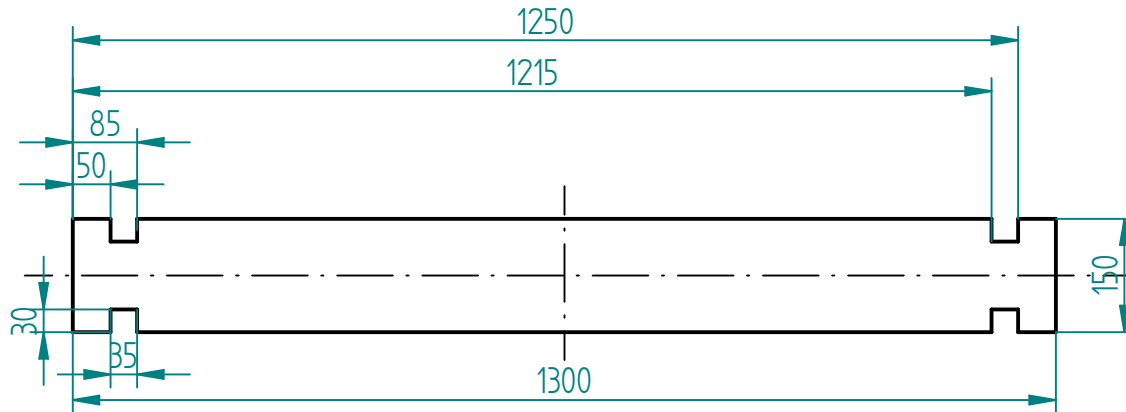

REVISION HISTORY			
REV	DESCRIPTION	DATE	APPROVED

prkno modrin tl.32
2x nater lnenym olejem

z reziva delky 4m se ziskaji 3 dily

	NAME	DATE	Solid Edge		
DRAWN		07/20/21			
CHECKED			TITLE		
ENG APPR					
MGR APPR					
UNLESS OTHERWISE SPECIFIED DIMENSIONS ARE IN MILLIMETERS ANGLES ±X.X° 2 PL ±X.XX 3 PL ±X.XXX			SIZE A4	DWG NO	REV
			FILE NAME: komposter.dft		
			SCALE:	WEIGHT:	SHEET 1 OF 1